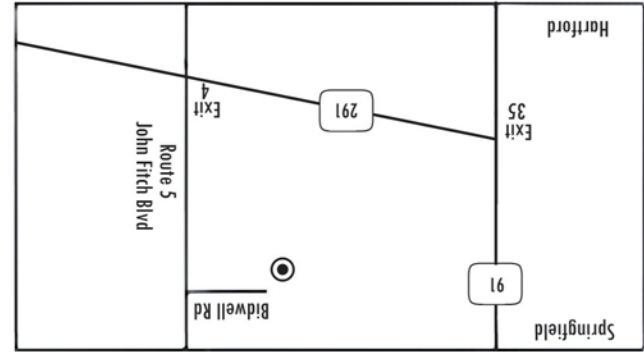

ADVENTUREQUEST

Take exit 35 to 291 and exit 4 into South Windsor, CT.

Located just a few miles off of 91

# Happy Birthday!

For: \_\_\_\_\_

Date: \_\_\_\_\_

Time: \_\_\_\_\_

**Location: 100 Bidwell Rd South Windsor, CT 06074**

**Please RSVP to: \_\_\_\_\_**